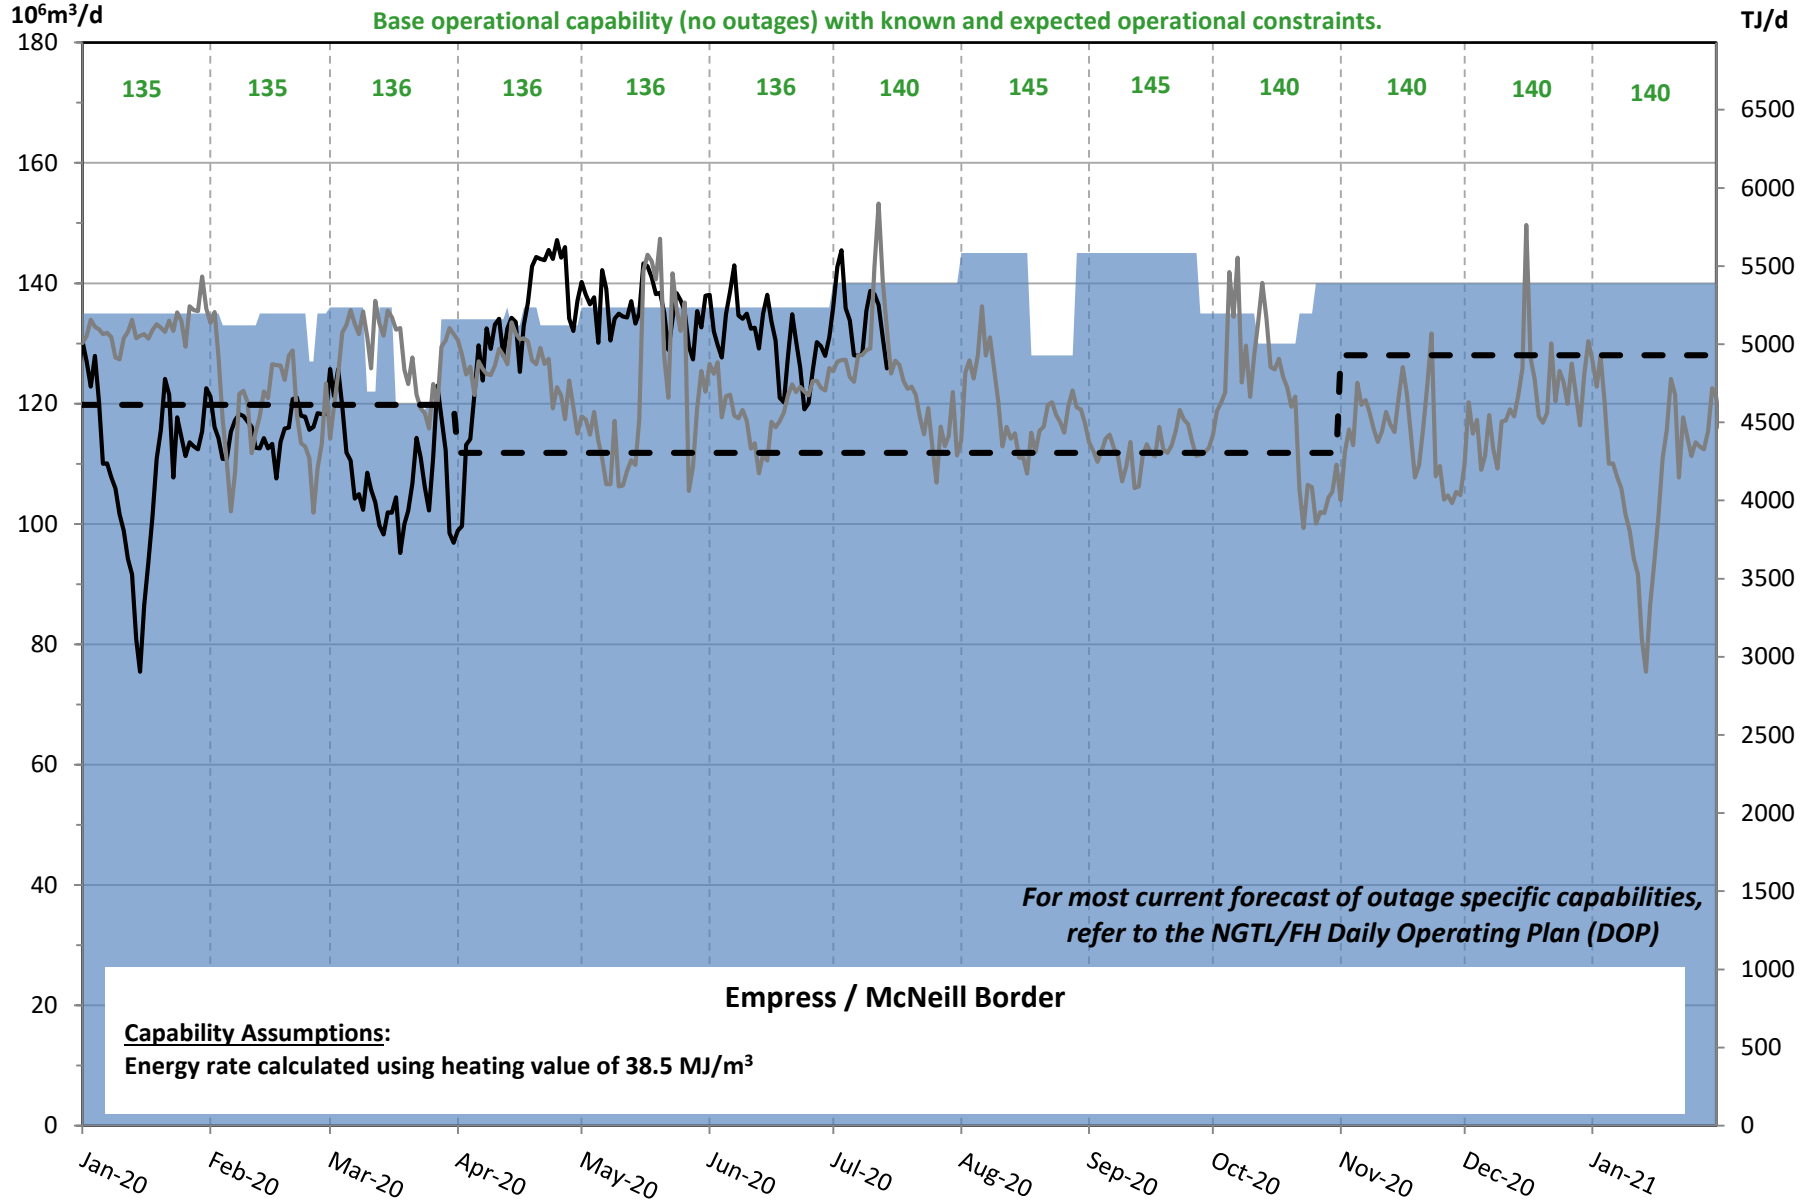

■ Delivery Capability Zero Storage   
 — 2019/20 Actual Flow incl. Storage Deliveries   
 — 2018/19 Historical Flow incl. Storage Deliveries   
 - - - Empress/McNeill Border Firm Transport Contracts

Last Updated: July 15, 2020